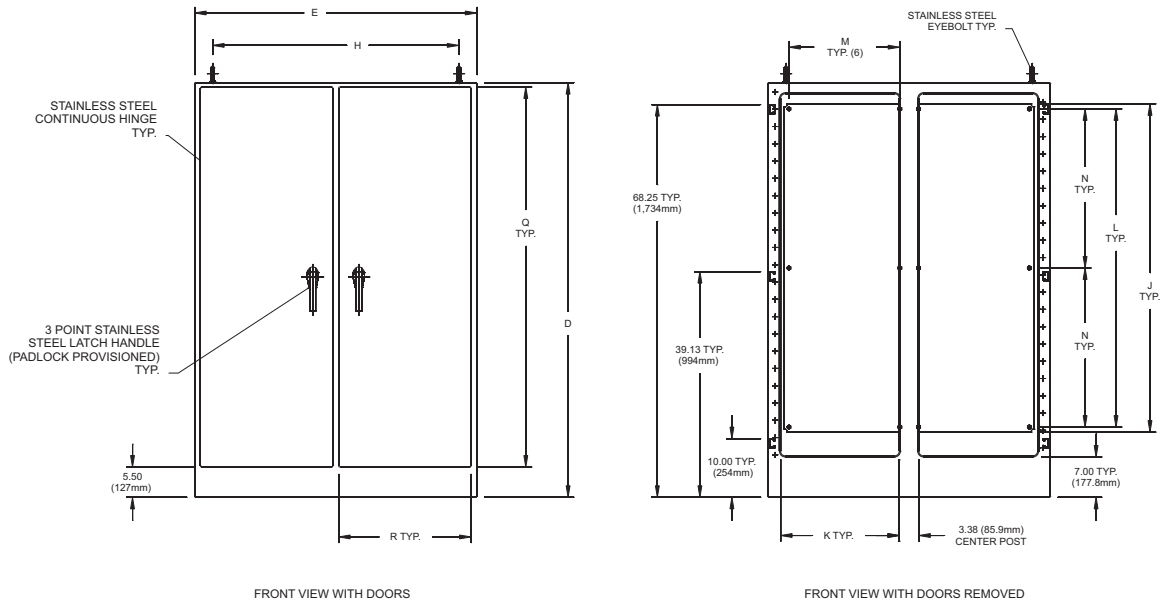

EMPIRE SERIES

Part No.	D	E	F	H	J	K	L	M	N	P	Q	R	# PANEL MOUNT STUDS
<b>AM722525FS</b>	72.00 1829mm	25.00 635mm	24.50 622mm	21.75 552mm	62.88 1597mm	20.63 524mm	55.25 1403mm	19.25 489mm	27.63 702mm	12.25 311mm	66.00 1676mm	23.00 584mm	6

All dimensions are in inches unless otherwise noted.

Optional Carbon Steel Back Panel		
Part No.	Height	Width
<b>P7225CS</b>	57.00 1448mm	21.00 533mm

EMPIRE SERIES

Part No.	D	E	F	H	J	K	L	M	N	P	Q	R	# PANEL MOUNT STUDS
AM724925FSDD	72.00 1829mm	49.00 1245mm	24.50 622mm	45.25 1149mm	62.88 1597mm	20.63 524mm	55.25 1403mm	19.25 489mm	27.63 702mm	5.00 127mm	66.00 1676mm	23.00 584mm	12

All dimensions are in inches unless otherwise noted.

Optional Carbon Steel Back Panel		
Part No.	Height	Width
P7249CS	57.00 1448mm	21.00 533mm